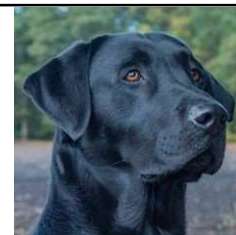

PEDIGREE CERTIFICATE
REBEL BLEND DADDY LONGLEGS

Date of Birth: 05/08/2017 Black Labrador Dog

	PARENTS	GRANDPARENTS	G. GRANDPARENTS	G.G. GRANDPARENTS
Rebel Blend Daddy Longlegs	INT FTCH Beileys Aguzannis of Fendawood (yellow)	INT FTCH Ragweed's Travel of Craighorn (yellow)	FTCH Craighorn Bracken	FTCH Aughacasla Sam of Drakeshead
			FTCH Lochmuir Bonnie	
		FTCH Fernshot Olivia (black)	Ragweed's Joplin	FTW Hamford Wilfred
			Amazing Ragweed of Lubberland	
			FTCH Fernshot Comet	FTCH Flashmount Socrates
			FTW Edenbrook Bermnuda Princess of Fernshot	FTCH Millbuies Milly
	Lesser Burdock Drakeslady of Rebel Blend (black)	INT FTCH Carolhill Quistador (yellow)	FTCH Aughacasla Sam of Drakeshead	FTCH Pocklea Adder
			FTW Edenbrook Mischief	
		INT FTCH Lesser Burdock Ansdell (black)	Stockiemuir Kym of Carolhill	FTW Ballyellery Adder
			FTCH Greenbriar Viper of Drakeshead	FTCH Killerisk Hero
			Ragweed's Trace	FTCH Flashmount Socrates
			Stockiemuir Caza	
		FTCH Lafayette Tolley		
		FTCH Greenbriar Solitaire		
		FTCH Craighorn Bracken		
		Ragweed's Joplin		